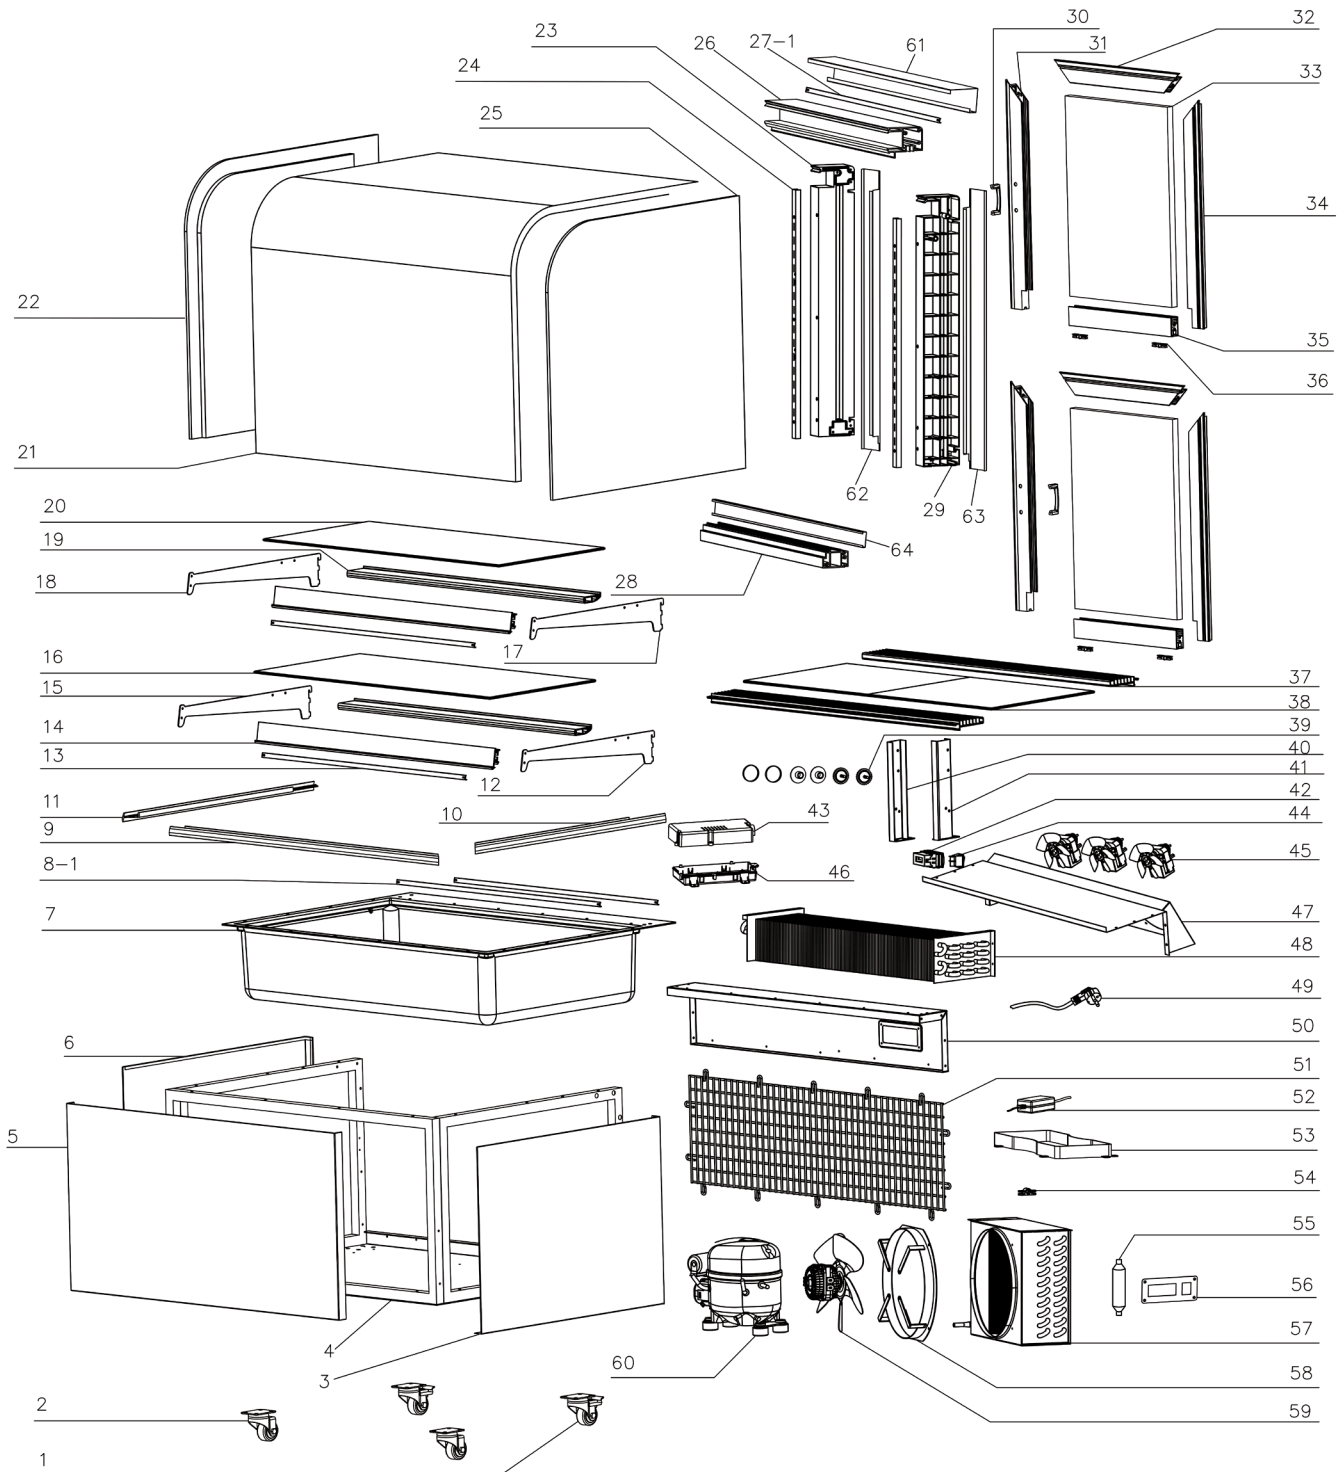

Parts Breakdown

Model RS-CN-0270 39539

Parts Breakdown

Model RS-CN-0270 39539

Item No.	Description	Position	Item No.	Description	Position	Item No.	Description	Position
71042	Rear Swivel Caster with Brake for 39539	1	71164	Left Pole Cover for 39539	23	71081	Evaporator Motor for 39539	45
79763	Swivel Front Castor without Brake for 39539	2	71153	Shelf Holder for 39539	24	71082	Thermostat Base for 39539	46
68165	Base for 39539	3	71062	Right Side Glass for 39539	25	68197	Evaporator Cover for 39539	47
68225	Right Cover for 39539	4	64746	Top Frame for 39539	26	71084	Evaporator for 39539	48
AG707	Front Cover for 39539	5	68204	Top LED for 39539	27-1	68198	Power Cord for 39539	49
68226	Left Cover for 39539	6	71064	Bottom Frame for 39539	28	71086	Rear Frame for 39539	50
71046	Evaporator Insulation for 39539	7	71065	Right Pole for 39539	29	71087	Back Grill for 39539	51
68168	Bottom LED for 39539	8-1	71110	Door Handle for 39539	30	AG710	4 LED Driver for 39539	52
71047	Front Glass Fixer for 39539	9	AF488	Left Doorframe for 39539	31	71089	Water Tray for 39539	53
71048	Right Glass Fixer for 39539	10	71068	Top Upper Door Frame for 39539	32	71133	Power Cord Fixer for 39539	54
71049	Left Glass Fixer for 39539	11	71069	Door Glass for 39539	33	71083	Dryer Filter for 39539	55
41966	Shelf Bracket-Bottom Right for 39539	12	71113	Right Door Frame for 39539	34	77434	Control Panel for 39539	56
68176	Middle LED for 39539	13-1	71071	Bottom Door Frame for 39539	35	71135	Condenser for 39539	57
AF486	Metal Price Tags for 39539	14	71114	Door Glide Wheel for 39539	36	71136	Fan Bracket for 39539	58
71152	Bottom Shelf Left Bracket for 39539	15	71073	Air In/Outlet for 39539	37	71137	Condenser Motor for 39539	59
AG708	Bottom Glass Shelf for 39539	16	71074	Bottom Black Glass Frame for 39539	38	68199	Compressor for 39539	60
71051	Right Top Shelf Holder for 39539	17	71121	Screw Cover for 39539	39	AF490	Top Back Frame for 39539	61
41612	Shelf Bracket-Top Left for 39539	18	71171	Left Pole Fixer for 39539	40	AF491	Left Back Frame for 39539	62
AF487	Metal Shelf Support for 39539	19	71077	Right Pole Fixer for 39539	41	AF492	Right Back Frame for 39539	63
AG709	Top Glass Shelf for 39539	20	71123	Digital Control for 39539	42	AF493	Bottom Back Frame for 39539	64
64745	Arc Glass for 39539	21	71079	Thermostat Lid for 39539	43			
71103	Left Side Glass for 39539	22	71080	Switch for 39539	44			